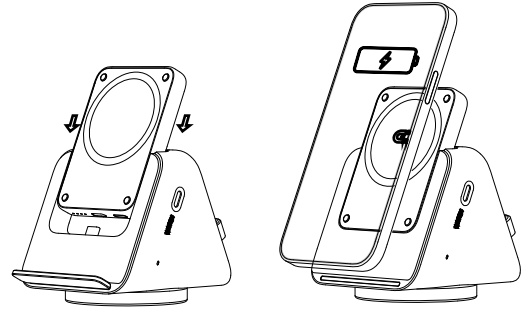

Usage Instructions

A. Charging a Phone

1. Insert the magnetic power bank into the base to charge.
2. Place your phone on the magnetic area to initiate wireless charging.