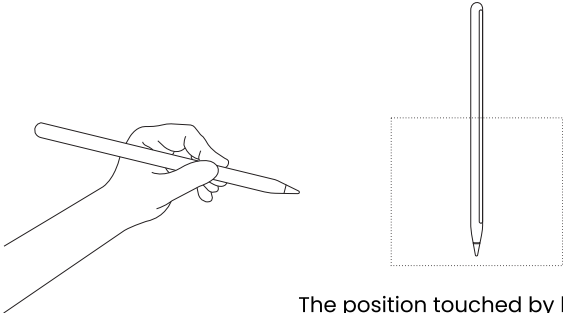

The position touched by hand
can immediately turn on the machine