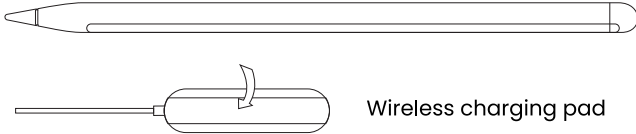

When you touch the pen with your hand, turn it on.
When the pen leaves your hand, it will automatically turn off after about 2 minutes