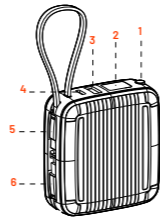

porodo
10000mAh 20W PD Power Bank
 Type C & Lightning Cable | Wireless Charging
 SKU: PD-PBFCH041

1. Product Introduction

Thank you for choosing our product. This compact and portable power solution enables the charging of various electronic devices in any setting, including smartphones, MP3/4 players, iPods, Bluetooth earphones, gaming consoles, and more, whether at home or on the go. It's equipped with fast charging capabilities for laptop tablets with built-in LED lights. The Type-C/1/2 ports offer a combined maximum output of 100W. This manual provides instructions for operation and safety precautions. Please retain this manual for future reference.

2. Product Schematic Diagram

- ① Power Button
- ② Battery Level Indicator

- Ports:
- ③ USB-A Port
 - ④ USB-C Port

- Integrated Cables:
- ⑤ Type-C Cable
 - ⑥ Lightning Cable

Digital Display Description:

Battery Level: Press the switch to check the remaining power percentage.
Charging Indicator: A steady light signifies the power supply is charging.
Flashing Battery Icon: Indicates the power supply is in battery storage mode.
Green Light: Denotes rapid charging is in progress.

Ideal for:

3. Product Parameters

Product Name: Porodo 10000mAh 20W PD Power Bank with Type C Lightning Cable and Wireless Charging
 Model: PD-PBFCH041
 Dimensions: 58.5*66.5*75mm
 Battery Capacity: 10000mAh
 Rated Capacity: 6000mAh

Input Specifications:

Type-C Cable: 5V/3A, 9V/2.2A, 12V/1.5A (20W Max)
 Type-C: 5V/3A, 9V/2.2A, 12V/1.5A (20W Max)

Output Specifications:

Type-C Cable: 5V/3A, 9V/2.2A, 12V/1.5A (20W Max)
 USB-A: 5V/2A, 5V/3A, 9V/2A, 12V/1.5A, 4.5V/5A (22.5W Max)
 Lightning Cable: 5V/2A (10W Max)