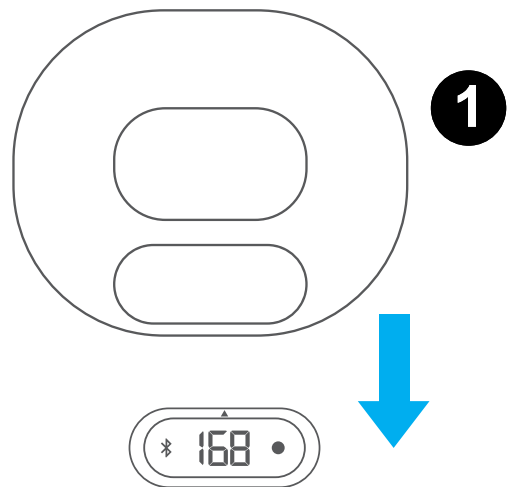

1. Detach Sensor:

Gently press the button at the bottom of the smart sensor to release it from the Smart Grip.