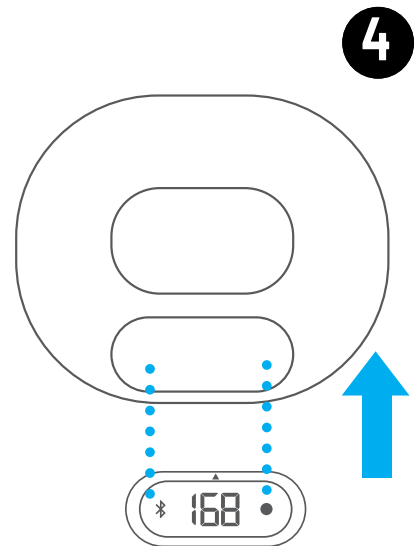

### 1. Detach Sensor:

Gently press the button at the bottom of the smart sensor to release it from the Smart Grip.

### 2. Connect to Power Source:

Utilize the provided Type-C charging cable to connect the smart sensor to a USB power source.

### 3. Monitor Charging Progress:

The LCD display will indicate the current battery percentage of the smart sensor. Upon full charge, the display will read "100."

### 4. Reattaching the Smart Sensor:

To align and insert the sensor correctly, position the end of the smart sensor with the On/Off button to align with the left side of the grip's slot. Secure the sensor by pushing the opposite end of the smart sensor down until it clicks into place securely.