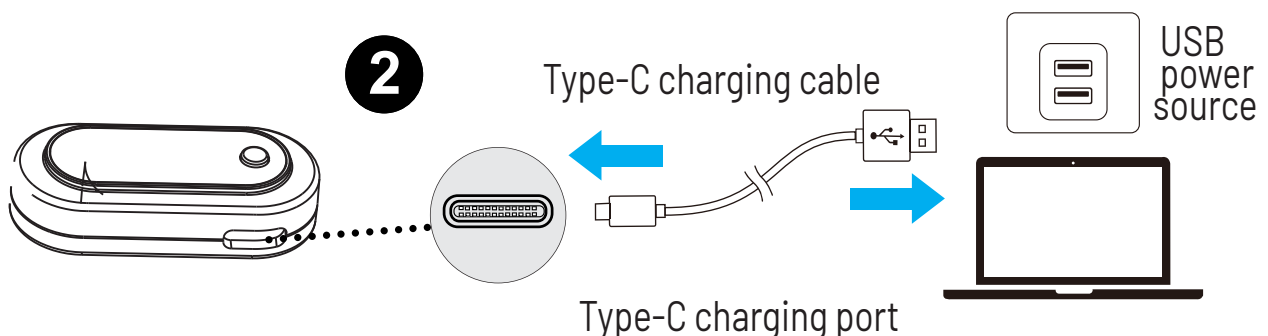

2. Connect to Power Source:

Utilize the provided Type-C charging cable to connect the smart sensor to a USB power source.