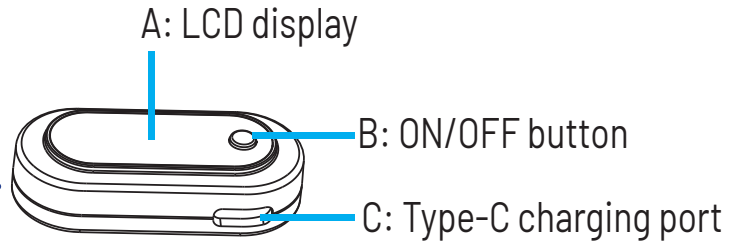

Smart sensor