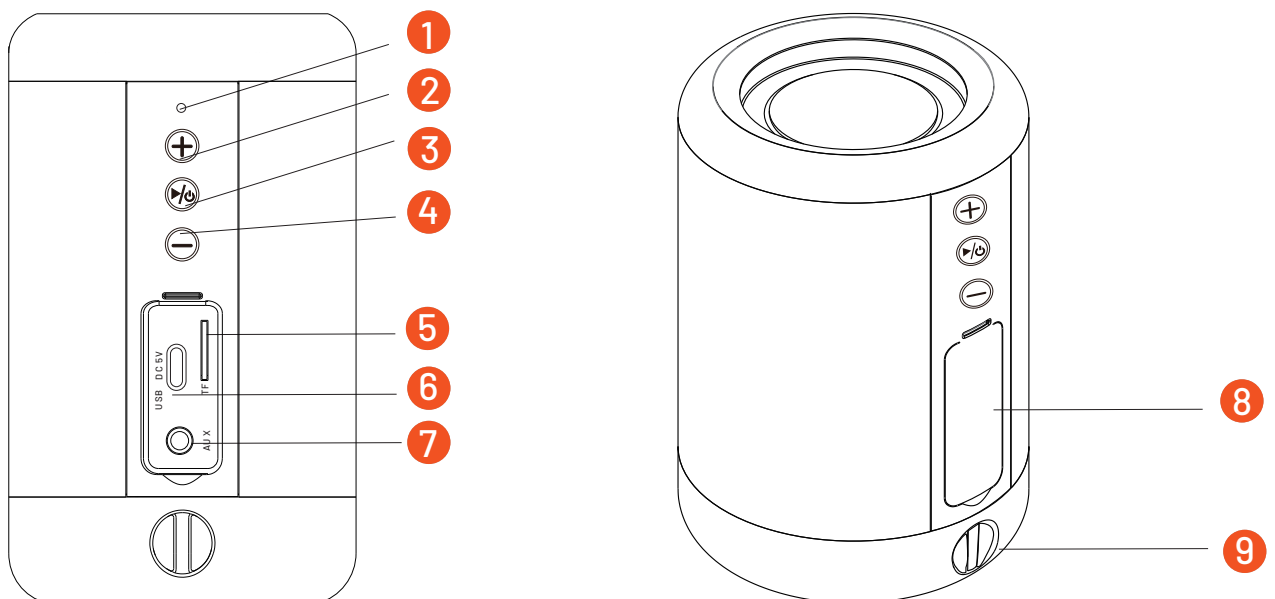

Schematic View

1. LED Indicator Light
2. Volume Button (+) / Next Track Button
3. Power Button (Turn On/Off) / Play / Pause Button
4. Volume Button (-) / Previous Track Button
5. TF Card Slot
6. DC 5V Charging Port
7. 3.5mm Headphone Jack
8. Protective Silicone Cover
9. Attachment Point for Strap

Usage Instructions

1. (▶/⏻) **Power Button:** Press and hold the power button to switch the speaker on or off. A quick press will play or pause your music.
2. (⊕) **Volume Control:** Press and hold to increase the volume. A quick press will skip to the next track.
3. (⊖) **Volume Control:** Press and hold to decrease the volume. A quick press will go to the previous track.
4. (🔊) **Audio Input:** Connecting a 3.5mm audio cable to the AUX port automatically switches the speaker to AUX mode.
5. (📁) **Micro SD Card Slot:** Insert a Micro SD card into the slot to automatically enter SD Card mode. This speaker is compatible with MP3, AAC, WAV, FLAC, APE, WMA, and other audio formats.
6. (⏻) **Charging Port:** Use this port to recharge your speaker.
7. (○) **Charging Indicator:** A red light indicates that the speaker is charging. The light turns off when the speaker is fully charged.
8. **TWS Function:** To enable stereo sound, turn on two speakers and double-click the "+" button. After they pair, connect to your Bluetooth device to enjoy stereo music. Note that the Bluetooth name is "ST-Clap". Double-click the "+" button again to disconnect the TWS function.