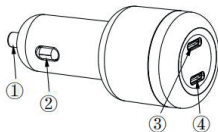

**QUICK-CHARGE
CRYSTALLINE SERIES
CAR CHARGER**

SKU: PCCSR011

Illustration

- 1 Bullet Heads
- 2 Shrapnel
- 3 Type-C1 PD20W Output
- 4 Type-C2 PD35W Output

Product Specifications

- Input: 12V-24V/4A MAX
- Type-C1 Output: PD20W [DC 5V/3A, 9V/2.22A, 12V/1.67A]
- Type-C2 Output: PD35W [DC 5V/3A, 9V/3A, 12V/3A, 15V/2.33A, 20V/1.75A]
- Total Output: 15W+20W
- Dimensions: 33.8*78.8MM
- Weight: About 29.6g