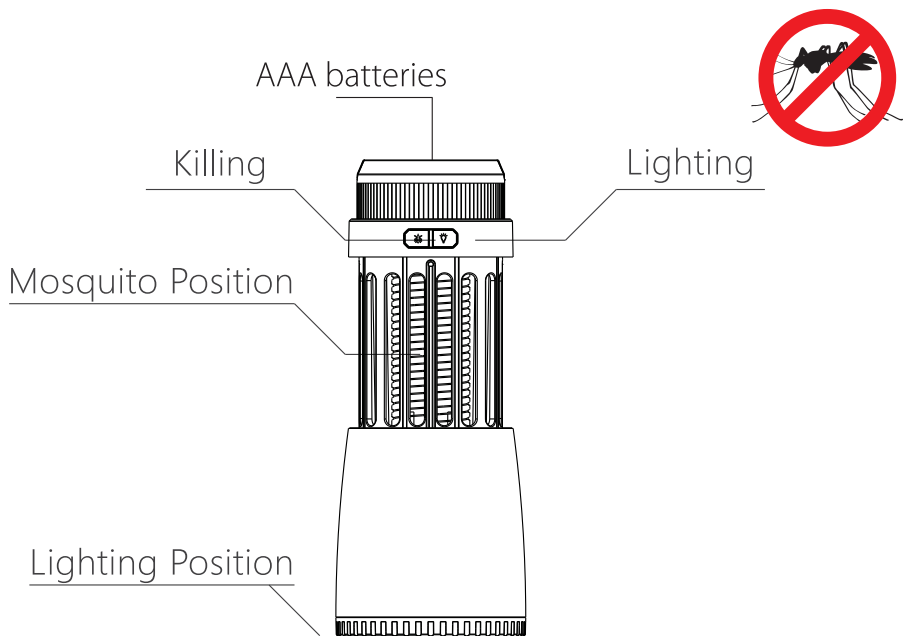

PRODUCT WARRANTY

Futurize return to base warranty of one year from date of purchase. This warranty is limited to repair defective parts during warranty period. If this unit had been altered, no warranty is in force.

PARTS & ACCESSORIES AVAILABLE

PARTS DESCRIPTION

1. Adaptor/Charger
2. AAA battery
3. A brush (for cleaning use)
4. USB cable
5. Manual

HOW THE RETRACTABLE OUTDOOR MOSQUITO KILLER FLASHLIGHT WORKING

DYT-Y30 is with both function of lighting and mosquito killing. Our design optimizes the lamp structure to ensure that the light distribution curve of the LED is comparable to that of a filament bulb. The lamp offers efficient LED technology combined with the styling of the classic filament bulb.

The purple light with special wavelength to attract insects to the high voltage grid leading to the death of the insect by electric shock .

Made in China

www.porodo.net

/porodo /myporodo