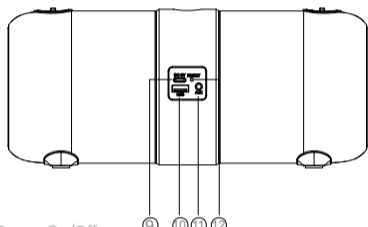

Product Details:

1. Power On/Off
2. TWS Button
3. Play/Pause
4. Forward/Volume Up
5. Battery Indicator
6. Backward/Volume Down
7. Mode Button (turn the modes among Bluetooth, USB disk, FM radio and AUX-IN)
8. Voice Assistant Button
9. Type-C Charging Jack
10. USB Port
11. AUX Port
12. RESET Jack

Package Contents:

Power On/Off

Bluetooth:

Turn the power button to "ON", the speaker enter Bluetooth mode automatically.
Activate Bluetooth of mobile phone and search for device name "CYPHER" then connect it.
Play the music from your mobile phone and enjoy.
Long-press Forward or Backward button on the device or operate on Mobile phone to select songs you like.
Short-press Forward or Backward button to adjust volume up and down. Or adjust the mobile phones' volume.

Short-press Play/Pause button on the device or operate on Mobile phones to play/pause the music.
Long-press TWS button to disconnect Bluetooth connection, then make Bluetooth connection with other mobile phone.

وظيفة TWS:

قم بإجراء اتصال بلوتوث بهاتفك المحمول لتشغيل الموسيقى من خلال مكبري TWS. اضغط لفتة قصيرة على الزر "TWS" مرة أخرى لخروج من اتصال TWS.

ملاحظات:

ملاحظات: تحت أي وضع تشغيل ، عندما تقوم بإدخال قرص بو أس بي في السماعة ، فإنه سيتحول لتشغيل قرص بو أس بي.

TWS Function:

Turn on two identical speakers you want to pair, both under BT mode. Only need to set one of the two units. Short-press the TWS button to pair, a tone will be audible and TWS button will keep lighting after paired successfully.
Make Bluetooth connection with your mobile phone to play music by the two paired Speakers.
Short-press the "TWS" button again to exit the TWS connection.

Notes:

Under TWS mode and Bluetooth connected, when user long-press the TWS button, both the TWS connection and Bluetooth connection will be disconnected.

Playing music from USB disk:
Turn the Power button to "ON".
Insert USB flash disk into slot, the speaker will play the stored music automatically.

Long-press Forward or Backward button to select songs you like, short-press to adjust the volume up and down.

Short-press Play/Pause to play or pause.

Notes: Under any playing mode, when you insert a USB disk to the speaker, it will switch to play the USB disk.

FM Radio:

Turn the power button to "ON", short-press the "MODE" button to enter radio state.
Long-press "Play/Pause" button to auto search the FM Channel and store it automatically. Short-press "Play/Pause" button to mute the speaker.
Long-press Forward or Backward button to change the stored FM channel, short-press to adjust the volume up and down.

AUX-IN:

Under any playing mode, when you use the audio cable to connect the device, it will auto-switch to the AUX mode.

When using an external device, all functions can be controlled by the external device.

RGB Lighting

Activating Voice Assistant:

Make Bluetooth connection with your mobile phone. Short-press Voice Assistant button to activate voice assistant.