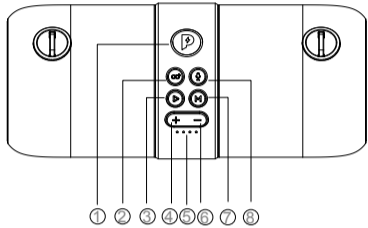

Product Details:

1. Power On/Off
2. TWS Button
3. Play/Pause
4. Forward/Volume Up
5. Battery Indicator
6. Backward/Volume Down
7. Mode Button (turn the modes among Bluetooth, USB disk, FM radio and AUX-IN)
8. Voice Assistant Button
9. Type-C Charging Jack
10. USB Port
11. AUX Port
12. RESET Jack

Package Contents:

Power On/Off

Bluetooth:

Turn the power button to "ON", the speaker enter Bluetooth mode automatically.
Activate Bluetooth of mobile phone and search for device name "CYPHER" then connect it.
Play the music from your mobile phone and enjoy.
Long-press Forward or Backward button on the device or operate on Mobile phone to select songs you like.
Short-press Forward or Backward button to adjust volume up and down. Or adjust the mobile phones' volume.

Short-press Play/Pause button on the device or operate on Mobile phones to play/pause the music.
Long-press TWS button to disconnect Bluetooth connection, then make Bluetooth connection with other mobile phone.

وظيفة TWS:

قم بإجراء اتصال بلوتوث بهاتفك المحمول لتشغيل الموسيقى من خلال مكبري TWS. اضغط لفتة قصيرة على الزر "TWS" مرة أخرى لخروج من اتصال TWS.

ملاحظات:

ملاحظات: تحت أي وضع تشغيل ، عندما تقوم بإدخال قرص بو أس بي في السماعة ، فإنه سيتحول لتشغيل قرص بو أس بي.

TWS Function:

Turn on two identical speakers you want to pair, both under BT mode. Only need to set one of the two units. Short-press the TWS button to pair, a tone will be audible and TWS button will keep lighting after paired successfully.
Make Bluetooth connection with your mobile phone to play music by the two paired Speakers.
Short-press the "TWS" button again to exit the TWS connection.

Notes:

Under TWS mode and Bluetooth connected, when user long-press the TWS button, both the TWS connection and Bluetooth connection will be disconnected.

Playing music from USB disk:
Turn the Power button to "ON".
Insert USB flash disk into slot, the speaker will play the stored music automatically.

Long-press Forward or Backward button to select songs you like, short-press to adjust the volume up and down.

Short-press Play/Pause to play or pause.

Notes: Under any playing mode, when you insert a USB disk to the speaker, it will switch to play the USB disk.

FM Radio:

Turn the power button to "ON", short-press the "MODE" button to enter radio state.
Long-press "Play/Pause" button to auto search the FM Channel and store it automatically. Short-press "Play/Pause" button to mute the speaker.
Long-press Forward or Backward button to change the stored FM channel, short-press to adjust the volume up and down.

AUX-IN:

Under any playing mode, when you use the audio cable to connect the device, it will auto-switch to the AUX mode.

When using an external device, all functions can be controlled by the external device.

RGB Lighting

Activating Voice Assistant:

Make Bluetooth connection with your mobile phone. Short-press Voice Assistant button to activate voice assistant.